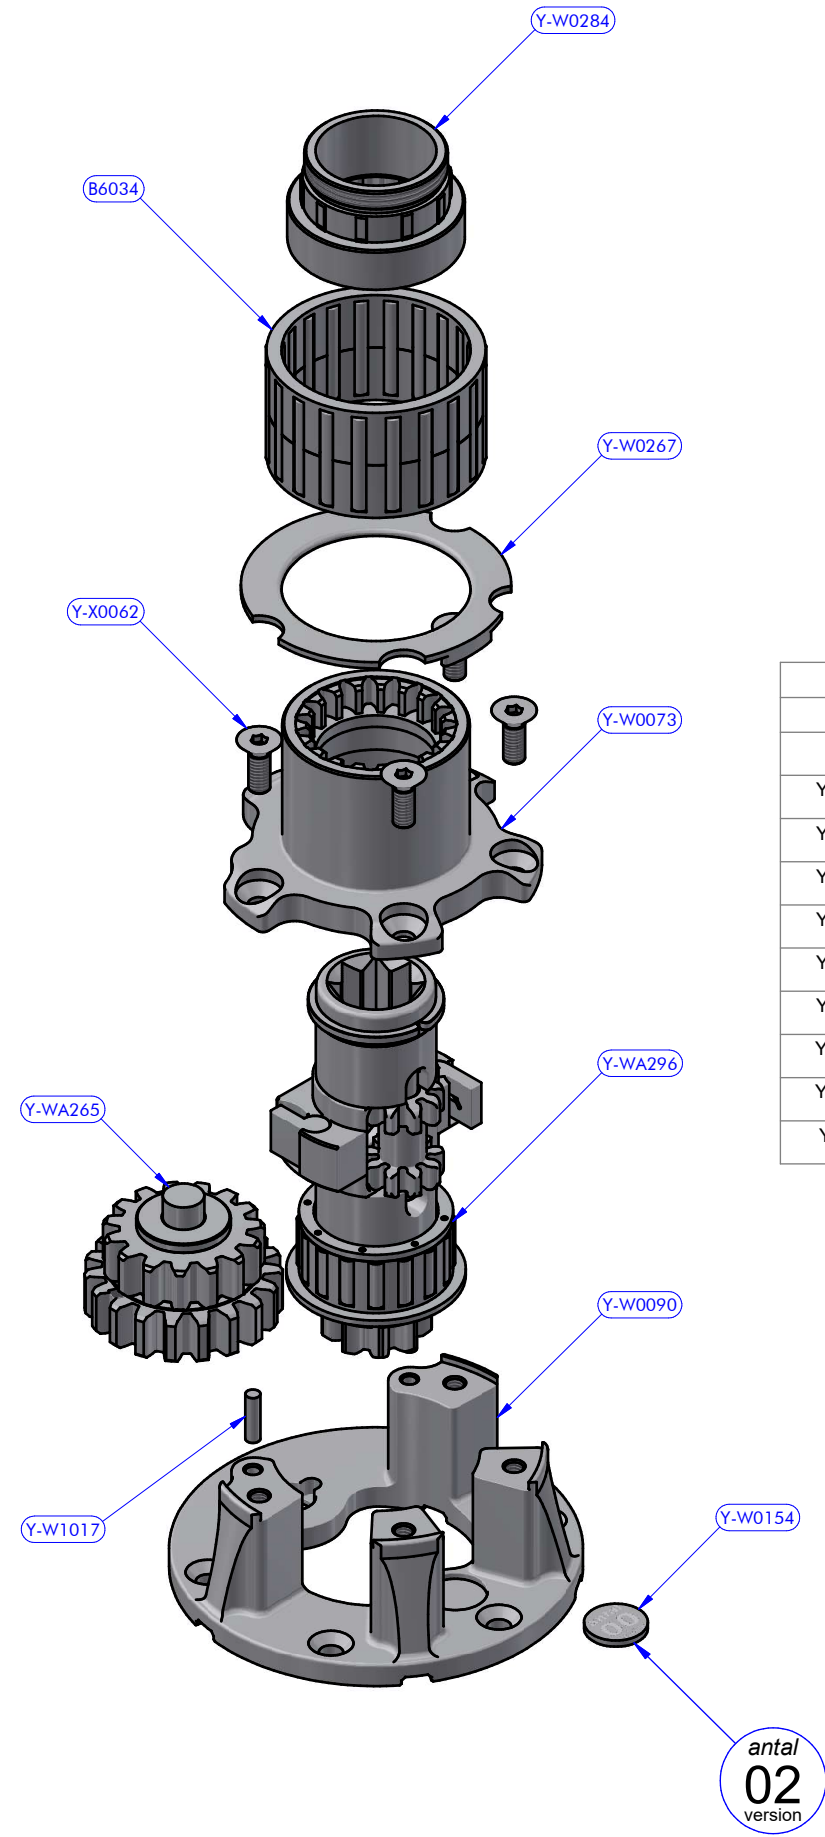

PART LIST			
CODE	DESCRIPTION	MATERIAL	Q.TY
Y-W0004	Upper cap	Plastic	1
Y-W0013	Stripper	Plastic	1
Y-W0143	ST plug	Plastic	3
Y-W0286CH	Upper disk	Chromed brass	1
Y-W0671CH	Self-tailing arm	Chromed brass	1
Y-W0720	Opening tool	S.Steel	1
Y-W1331	Upper cap	S.Steel	1
Y-WA302	Drum	Various	1
Y-WA304	Base + Gears assy	Various	1
Y-X0137	Screw	S.Steel	1

Y-WA302
Drum XT30.2 CH + ST Disks

PART LIST			
CODE	DESCRIPTION	MATERIAL	Q.TY
Y-W0037	Foot control corps	Aluminium	1
Y-W0265	Cylinder pin	S.Steel	4
Y-W0287CH	ST lower disk	Chromed brass	1
Y-W0309CH	Drum	Chromed brass	1
Y-X0065	Screw	S.Steel	4
Y-X0078	Compression spring	S.Steel	4

Y-WA304
Base + Gears + Shaft assy XT30.2

PART LIST			
CODE	DESCRIPTION	MATERIAL	Q.TY
B6034	Roller bearing	Plastic / S.Steel	1
Y-W0073	Stem	Chromed brass	1
Y-W0090	Base	Aluminium	1
Y-W0154	I.D. tag	Aluminium	1
Y-W0267	Drum washer	Plastic	1
Y-W0284	Upper Stem	Chromed brass	1
Y-W1017	Cylinder pin	S.Steel	2
Y-WA265	Gears kit	Various	1
Y-WA296	Main shaft assy	Various	1
Y-X0062	Screw	S.Steel	4

Y-WA296
Main shaft assy XT30.2

PART LIST			
CODE	DESCRIPTION	MATERIAL	Q.TY
B4219	Roller bearing	Plastic / S.Steel	1
Y-W0116	Main shaft	S.Steel	1
Y-W0141	Pawl	S.Steel	2
Y-W0172	Gear axis	S.Steel	1
Y-W0202	Satellite gear	Bronze	1
Y-W0270	Special washer	S.Steel	1
Y-W0271	Sector	Plastic	1
Y-W0406	Half-ring	Brass	2
Y-X0087	Torsion spring	S.Steel	2