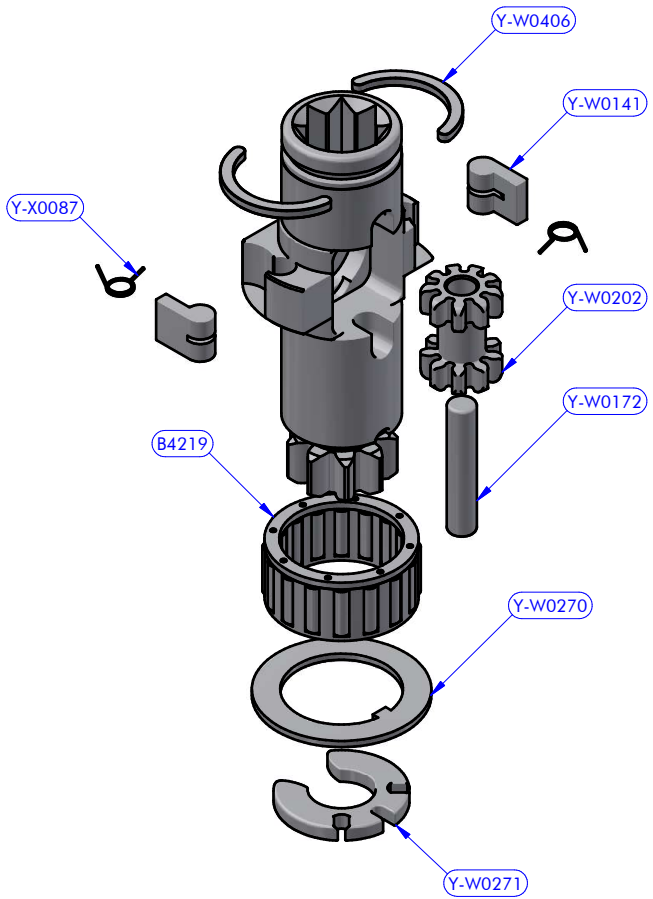

PART LIST			
CODE	DESCRIPTION	MATERIAL	Q.TY
Y-W0004	Upper cap	Plastic	1
Y-W0013	Stripper	Plastic	1
Y-W0143	ST plug	Plastic	3
Y-W0286CH	Upper disk	Chromed brass	1
Y-W0671CH	Self-tailing arm	Chromed brass	1
Y-W0720	Opening tool	S.Steel	1
Y-W1331	Upper cap	S.Steel	1
Y-WA302	Drum	Various	1
Y-WA304	Base + Gears assy	Various	1
Y-X0137	Screw	S.Steel	1

Y-WA302
Drum XT30.2 CH + ST Disks

PART LIST			
CODE	DESCRIPTION	MATERIAL	Q.TY
Y-W0037	Foot control corps	Aluminium	1
Y-W0265	Cylinder pin	S.Steel	4
Y-W0287CH	ST lower disk	Chromed brass	1
Y-W0309CH	Drum	Chromed brass	1
Y-X0065	Screw	S.Steel	4
Y-X0078	Compression spring	S.Steel	4

Y-WA304
Base + Gears + Shaft assy XT30.2

PART LIST			
CODE	DESCRIPTION	MATERIAL	Q.TY
B6034	Roller bearing	Plastic / S.Steel	1
Y-W0073	Stem	Chromed brass	1
Y-W0090	Base	Aluminium	1
Y-W0154	I.D. tag	Aluminium	1
Y-W0267	Drum washer	Plastic	1
Y-W0284	Upper Stem	Chromed brass	1
Y-W1017	Cylinder pin	S.Steel	2
Y-WA265	Gears kit	Various	1
Y-WA296	Main shaft assy	Various	1
Y-X0062	Screw	S.Steel	4

Y-WA296
Main shaft assy XT30.2

PART LIST			
CODE	DESCRIPTION	MATERIAL	Q.TY
B4219	Roller bearing	Plastic / S.Steel	1
Y-W0116	Main shaft	S.Steel	1
Y-W0141	Pawl	S.Steel	2
Y-W0172	Gear axis	S.Steel	1
Y-W0202	Satellite gear	Bronze	1
Y-W0270	Special washer	S.Steel	1
Y-W0271	Sector	Plastic	1
Y-W0406	Half-ring	Brass	2
Y-X0087	Torsion spring	S.Steel	2