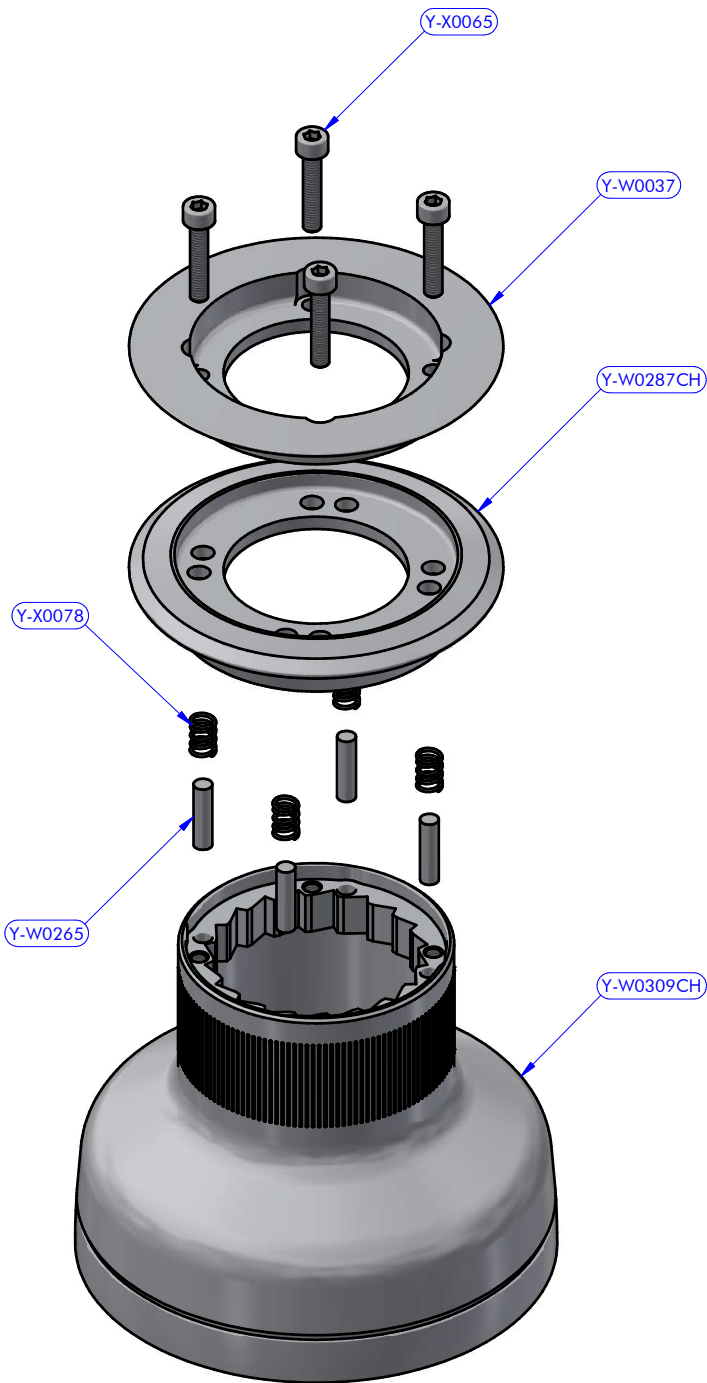

PART LIST			
CODE	DESCRIPTION	MATERIAL	Q.TY
Y-W0004	Upper cap	Plastic	1
Y-W0013	Stripper	Plastic	1
Y-W0143	ST plug	Plastic	3
Y-W0286CH	Upper disk	Chromed brass	1
Y-W0671CH	Self-tailing arm	Chromed brass	1
Y-W0720	Opening tool	S.Steel	1
Y-W1331	Upper cap	S.Steel	1
Y-WA302	Drum	Various	1
Y-WA304	Base + Gears assy	Various	1
Y-X0137	Screw	S.Steel	1

Y-WA302
Drum XT30.2 CH + ST Disks

PART LIST			
CODE	DESCRIPTION	MATERIAL	Q.TY
Y-W0037	Foot control corps	Aluminium	1
Y-W0265	Cylinder pin	S.Steel	4
Y-W0287CH	ST lower disk	Chromed brass	1
Y-W0309CH	Drum	Chromed brass	1
Y-X0065	Screw	S.Steel	4
Y-X0078	Compression spring	S.Steel	4

Y-WA304
Base + Gears + Shaft assy XT30.2

PART LIST			
CODE	DESCRIPTION	MATERIAL	Q.TY
B6034	Roller bearing	Plastic / S.Steel	1
Y-W0073	Stem	Chromed brass	1
Y-W0090	Base	Aluminium	1
Y-W0154	I.D. tag	Aluminium	1
Y-W0267	Drum washer	Plastic	1
Y-W0284	Upper Stem	Chromed brass	1
Y-W1017	Cylinder pin	S.Steel	2
Y-WA265	Gears kit	Various	1
Y-WA296	Main shaft assy	Various	1
Y-X0062	Screw	S.Steel	4

Y-WA296
Main shaft assy XT30.2

PART LIST			
CODE	DESCRIPTION	MATERIAL	Q.TY
B4219	Roller bearing	Plastic / S.Steel	1
Y-W0116	Main shaft	S.Steel	1
Y-W0141	Pawl	S.Steel	2
Y-W0172	Gear axis	S.Steel	1
Y-W0202	Satellite gear	Bronze	1
Y-W0270	Special washer	S.Steel	1
Y-W0271	Sector	Plastic	1
Y-W0406	Half-ring	Brass	2
Y-X0087	Torsion spring	S.Steel	2