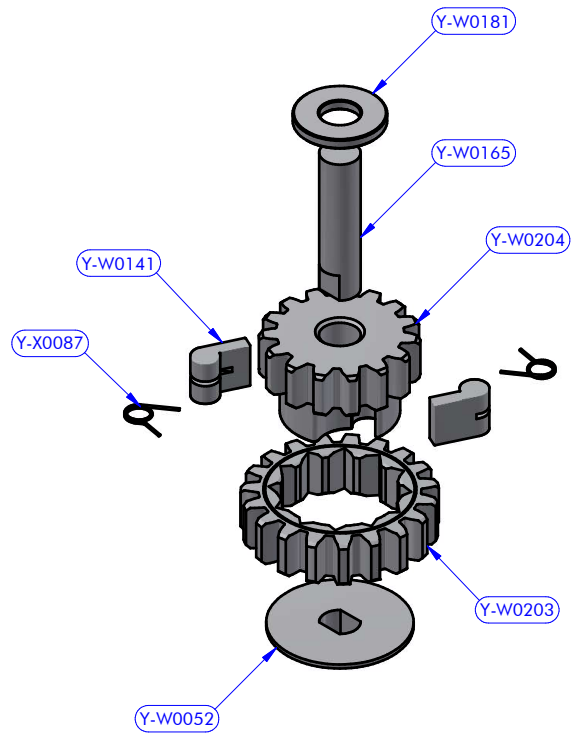

PART LIST			
CODE	DESCRIPTION	MATERIAL	Q.TY
Y-W0004	Upper cap	Plastic	1
Y-W0013	Stripper	Plastic	1
Y-W0143	ST plug	Plastic	3
Y-W0286CH	Upper disk	Chromed brass	1
Y-W0671CH	Self-tailing arm	Chromed brass	1
Y-W0720	Opening tool	S.Steel	1
Y-W1331	Upper cap	S.Steel	1
Y-WA302	Drum	Various	1
Y-WA304	Base + Gears assy	Various	1
Y-X0137	Screw	S.Steel	1

Y-WA302
Drum XT30.2 CH + ST Disks

PART LIST			
CODE	DESCRIPTION	MATERIAL	Q.TY
Y-W0037	Foot control corps	Aluminium	1
Y-W0265	Cylinder pin	S.Steel	4
Y-W0287CH	ST lower disk	Chromed brass	1
Y-W0309CH	Drum	Chromed brass	1
Y-X0065	Screw	S.Steel	4
Y-X0078	Compression spring	S.Steel	4

Y-WA304
Base + Gears + Shaft assy XT30.2

PART LIST			
CODE	DESCRIPTION	MATERIAL	Q.TY
B6034	Roller bearing	Plastic / S.Steel	1
Y-W0073	Stem	Chromed brass	1
Y-W0090	Base	Aluminium	1
Y-W0154	I.D. tag	Aluminium	1
Y-W0267	Drum washer	Plastic	1
Y-W0284	Upper Stem	Chromed brass	1
Y-W1017	Cylinder pin	S.Steel	2
Y-WA265	Gears kit	Various	1
Y-WA296	Main shaft assy	Various	1
Y-X0062	Screw	S.Steel	4

Y-WA296
Main shaft assy XT30.2

PART LIST			
CODE	DESCRIPTION	MATERIAL	Q.TY
B4219	Roller bearing	Plastic / S.Steel	1
Y-W0116	Main shaft	S.Steel	1
Y-W0141	Pawl	S.Steel	2
Y-W0172	Gear axis	S.Steel	1
Y-W0202	Satellite gear	Bronze	1
Y-W0270	Special washer	S.Steel	1
Y-W0271	Sector	Plastic	1
Y-W0406	Half-ring	Brass	2
Y-X0087	Torsion spring	S.Steel	2